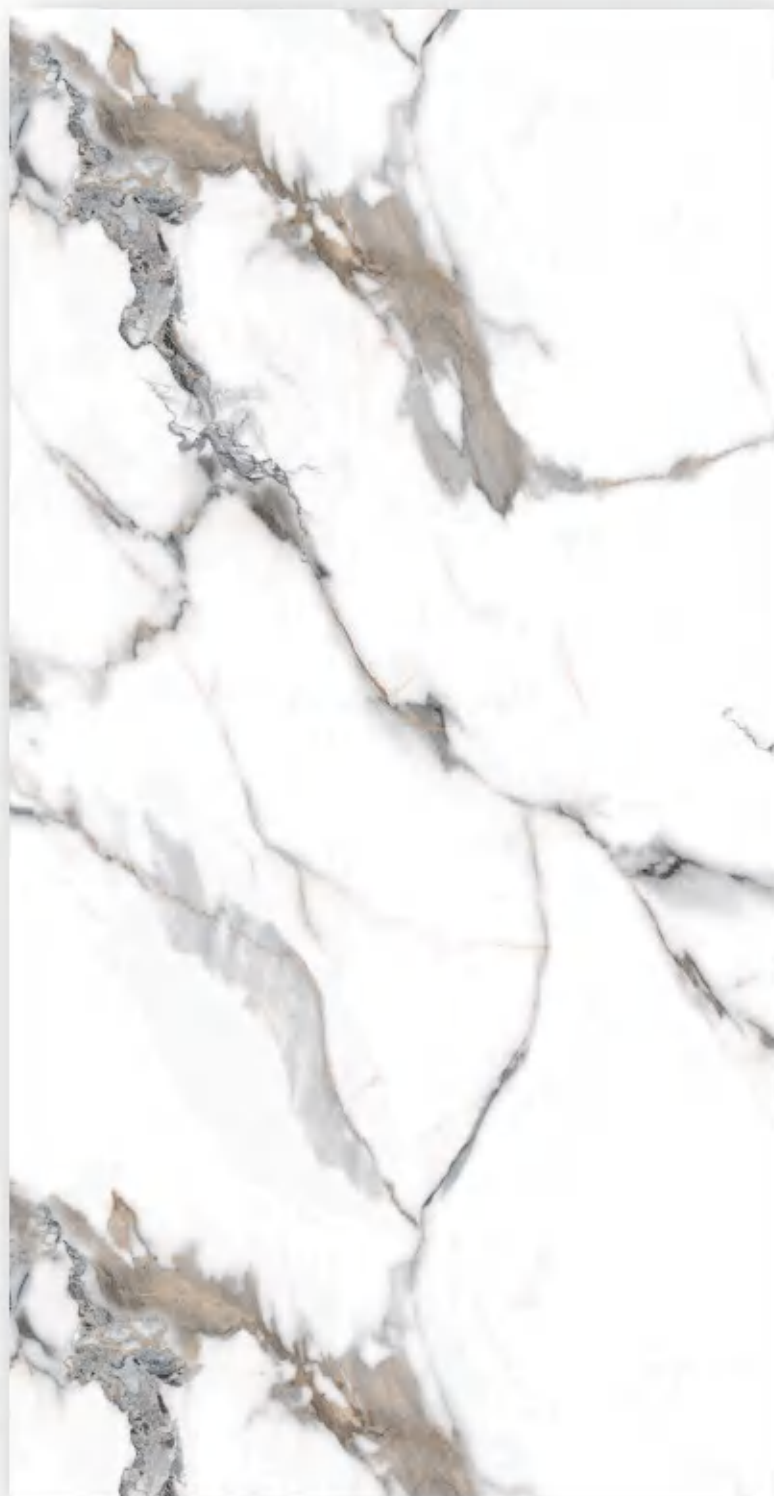

整版效果图 Design in full