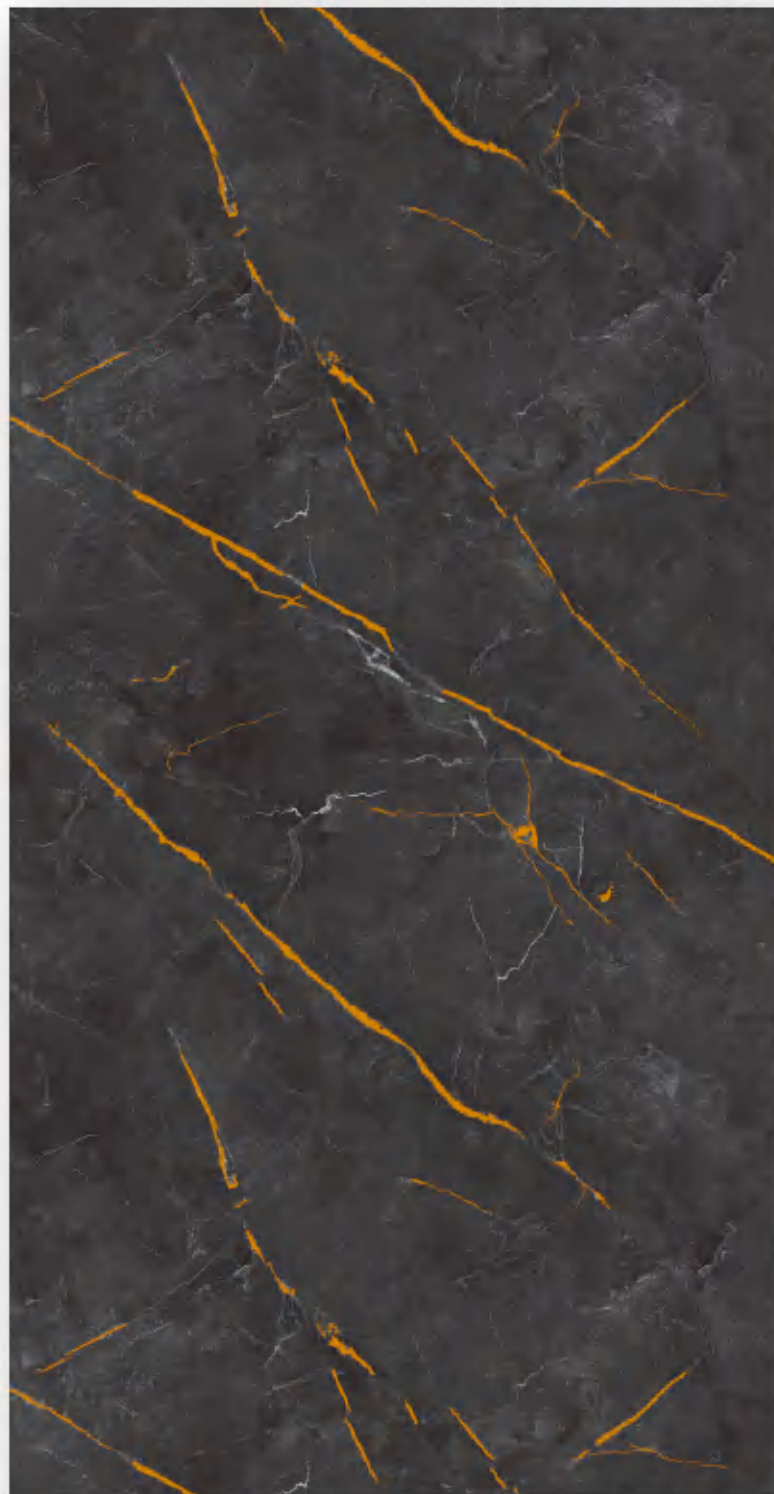

整版效果图 Design in full