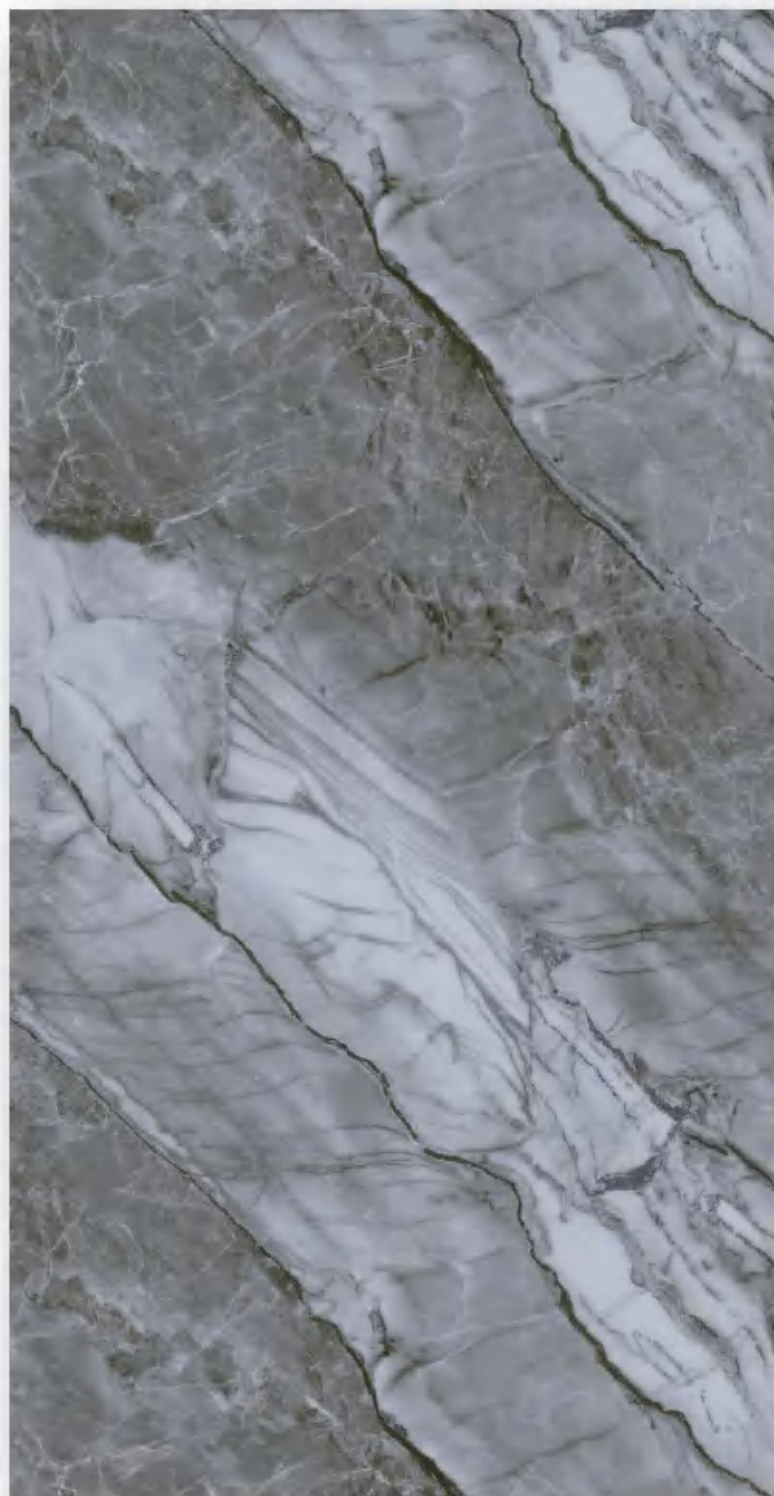

整版效果图 Design in full

石纹 Marble Texture

版周 Repeat : 1890mm

S1637