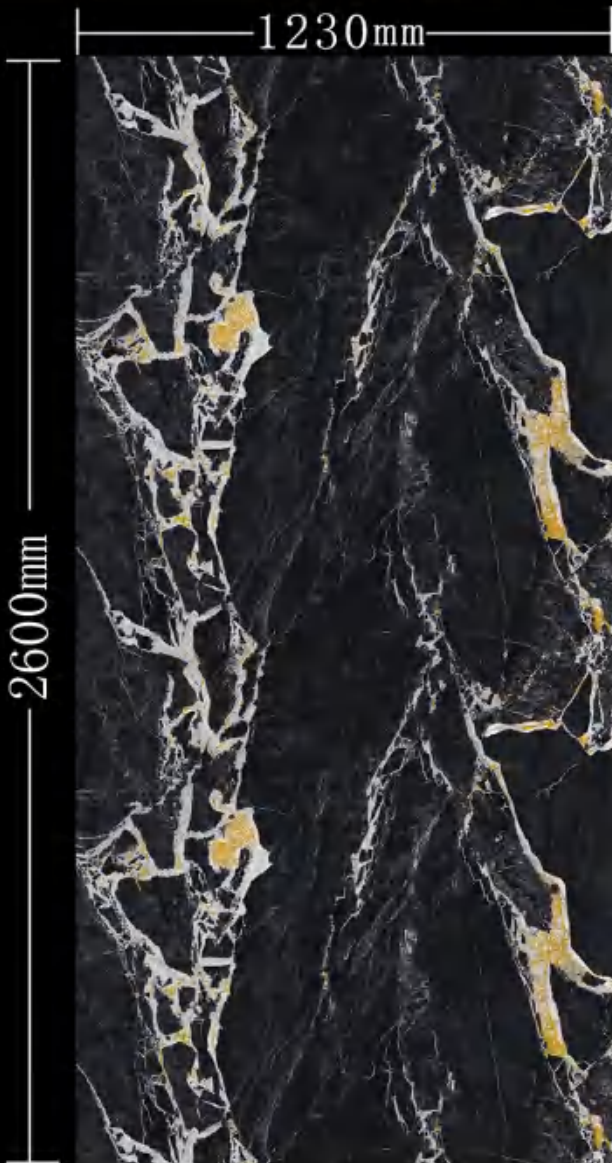

鎏金

Gilding

Original Size

编号：LJ24814T

规格：1230X2600MM

鎏金银龙灰

Gilded Silver Dragon Grey

Blue is often associated with romantic, dreamy and other words, giving blue roses more emotional colors and becoming a great way to express love and blessings.