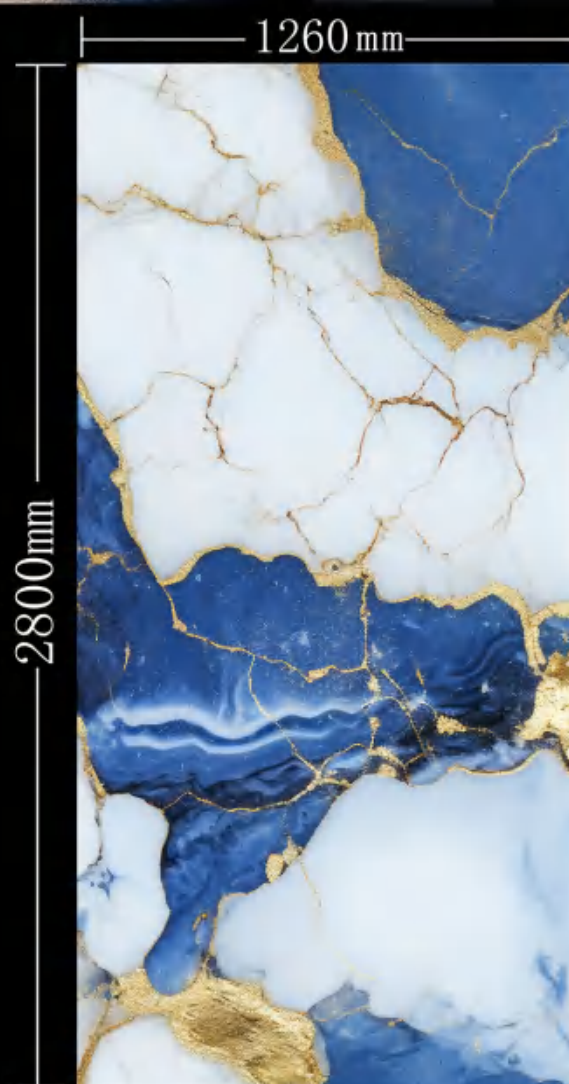

编号：DY2443
规格：1260X2800MM

海洋金玉
Ocean gold and jade