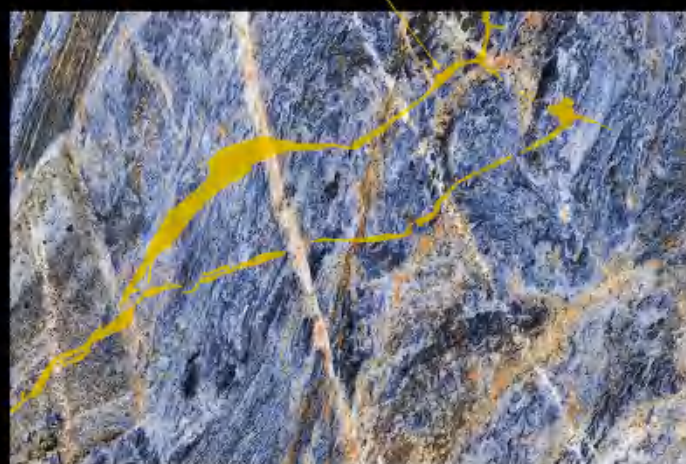

In addition to the blue base and gold accents, the stone also presents rich natural textures. These textures may include lines, cloud like patterns, texture intersections, etc., which are combined in a natural and harmonious way to form unique patterns and visual effects.

鎏金

Gilding

Original Size