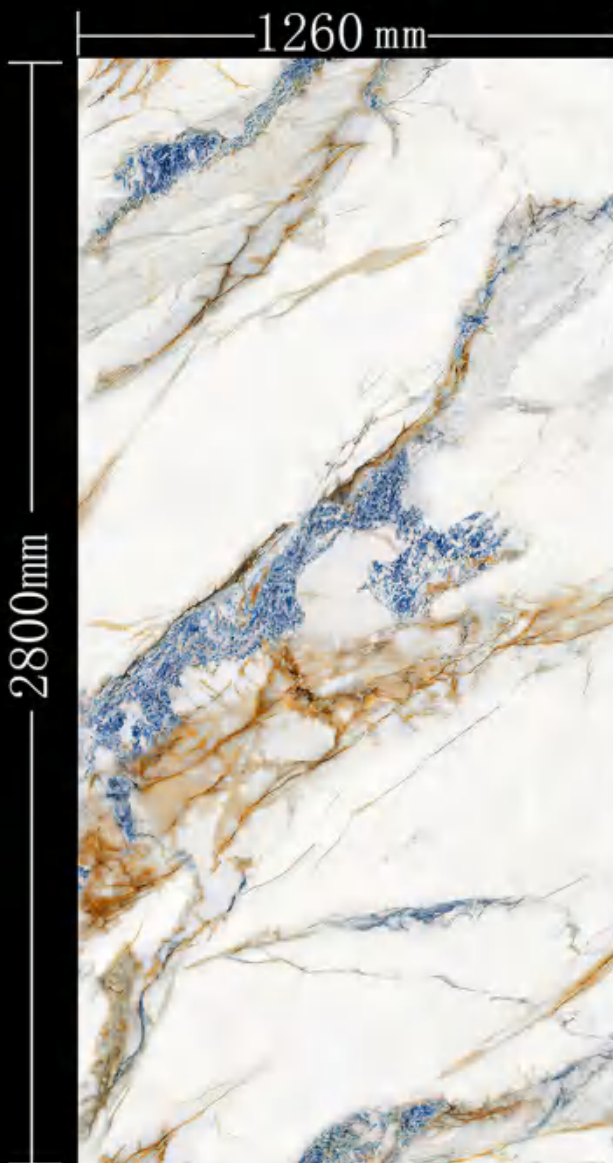

Original Size

编号：DY2434

规格：1260X2800MM

科伦多蓝

Kolondo Blue

Louis jewelry has smooth textures,  
traces of oceanic grooves, and works  
formed by the flow of gilding

original size

编号: DY2435  
规格: 1260X2800MM