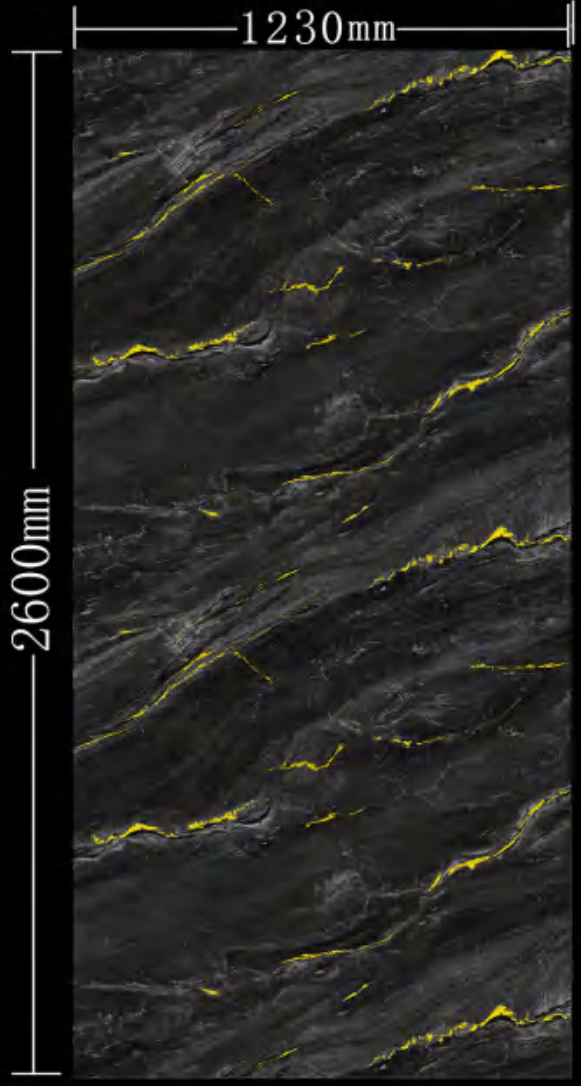

The base of the Cartier Black marble, with its inherent noble and elegant aura, is further elevated by the addition of the gold-gilt craftsmanship. This enhancement not only smoothens and refines the surface of the stone to a meticulous degree, but also imparts a luxurious tactile sensation that is truly comforting.

鎏金
Gilding

original size

编号: LJ24824T
规格: 1230X2600MM

鎏金卡地亚黑
Gold-Gilt Cartier-Style Black