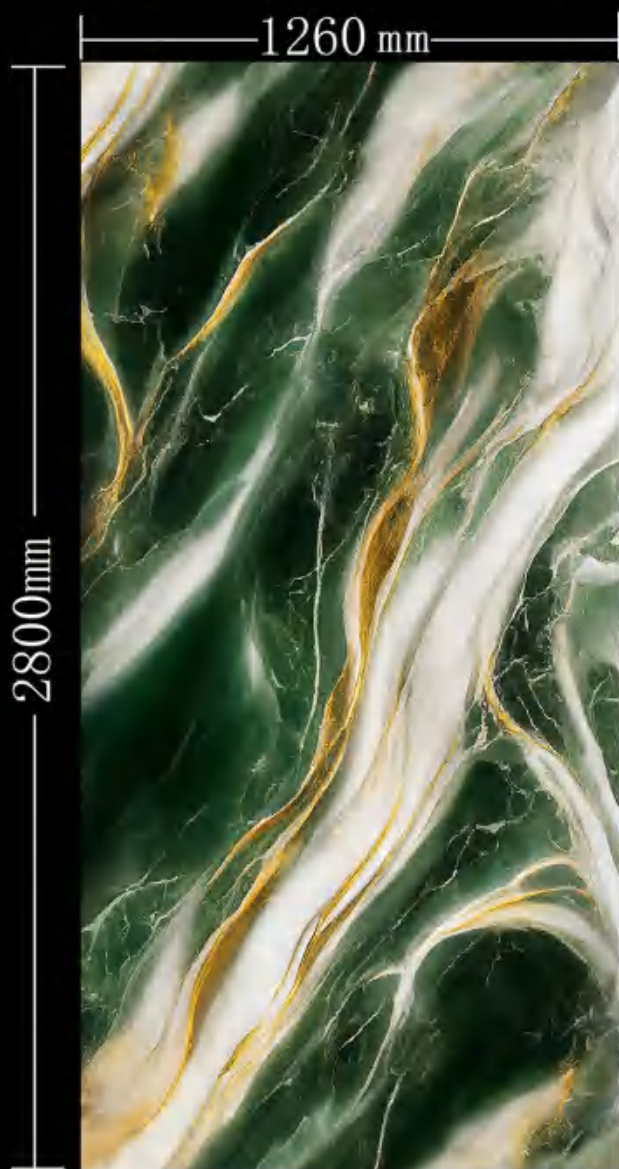

Prada Green is characterized by its unique green tone, which is both deep and vibrant. Its unique color, rarity, and beautiful texture have become luxury materials in high-end venues.

Original Size