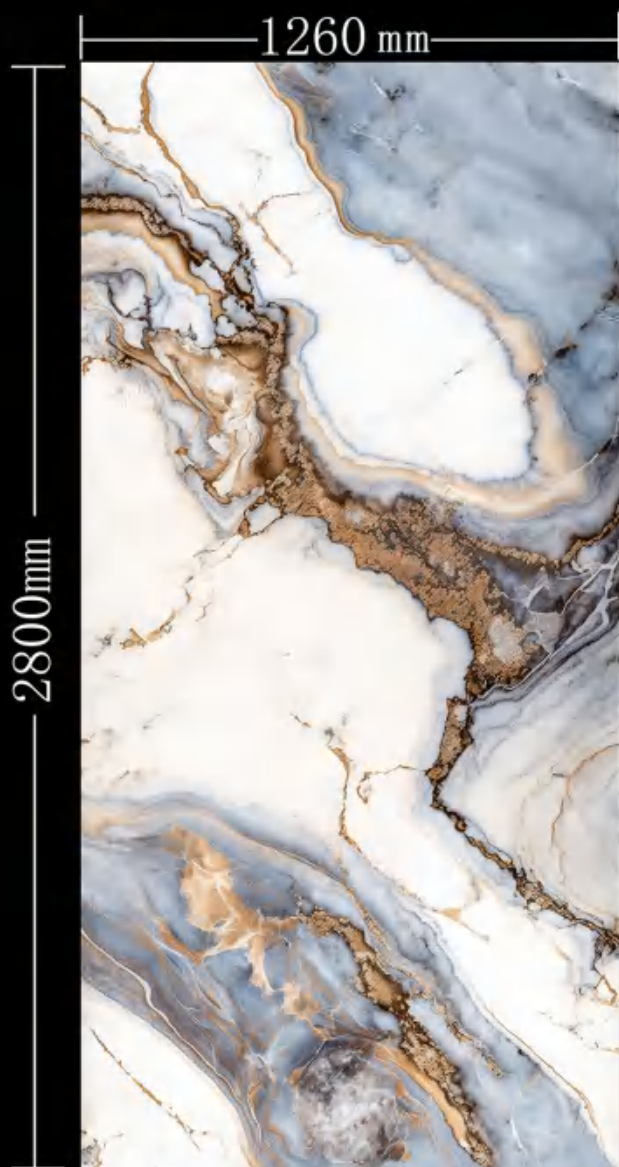

Vine is a plant with strong vitality and abundant flexibility. Incorporating elements of vine into the design may aim to express a spirit of perseverance and courage to move forward.

Original Size