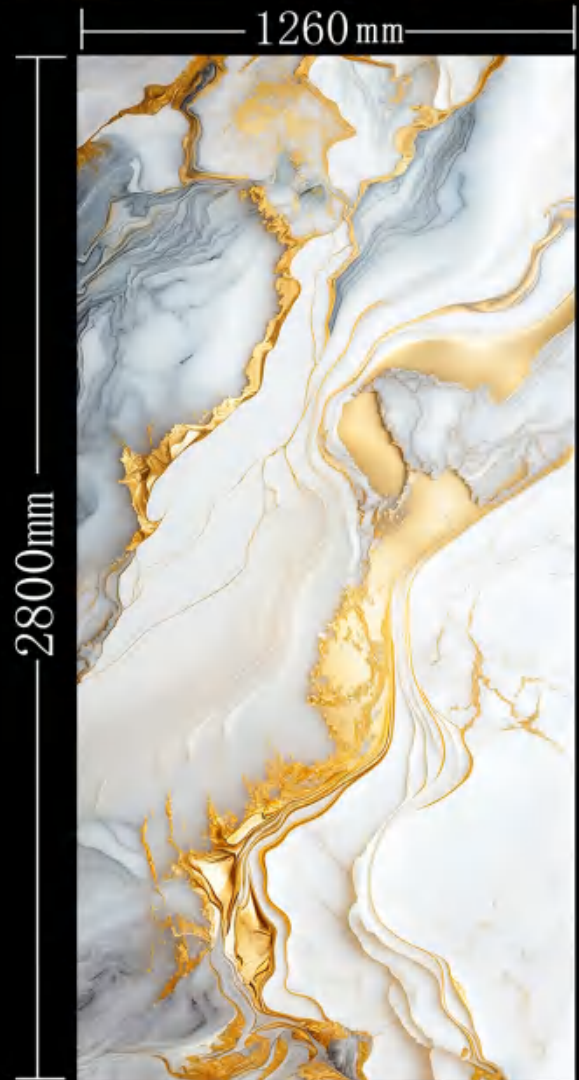

编号: DY2435
规格: 1260X2800MM

路易斯金
Louis King